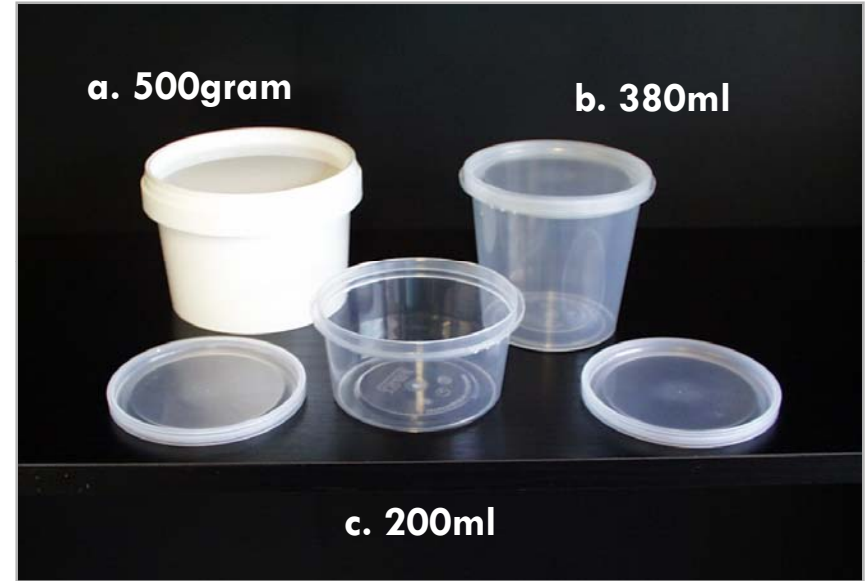

Ideal for the

FOOD INDUSTRY

Plastic Tub

- a. **500gram White PP Tub with Tamper Evident Lid**

PL-500-2040-WT

- b. **380ml Clear PP Tub with Tamper Evident Lid**

PL-380-2039-CL

- c. **200ml Clear PP Tub with Tamper Evident Lid**

PL-200-2041-CL

Great for storing seafood, sauces, yoghurt, antipastos, jam, dry food stuffs, confectionery or anything you like!

Plasdene Glass-Pak PTY. LIMITED

Sydney - Ph: (02) 9773 8666
Brisbane - Ph: (07) 3256 6100
Melbourne - Ph: (03) 9480 3222
Hobart - Ph: (03) 6272 8312
Adelaide - Ph: (08) 8340 2666
Perth - Ph: (08) 9456 5544
Newcastle - Ph: (02) 4968 3722